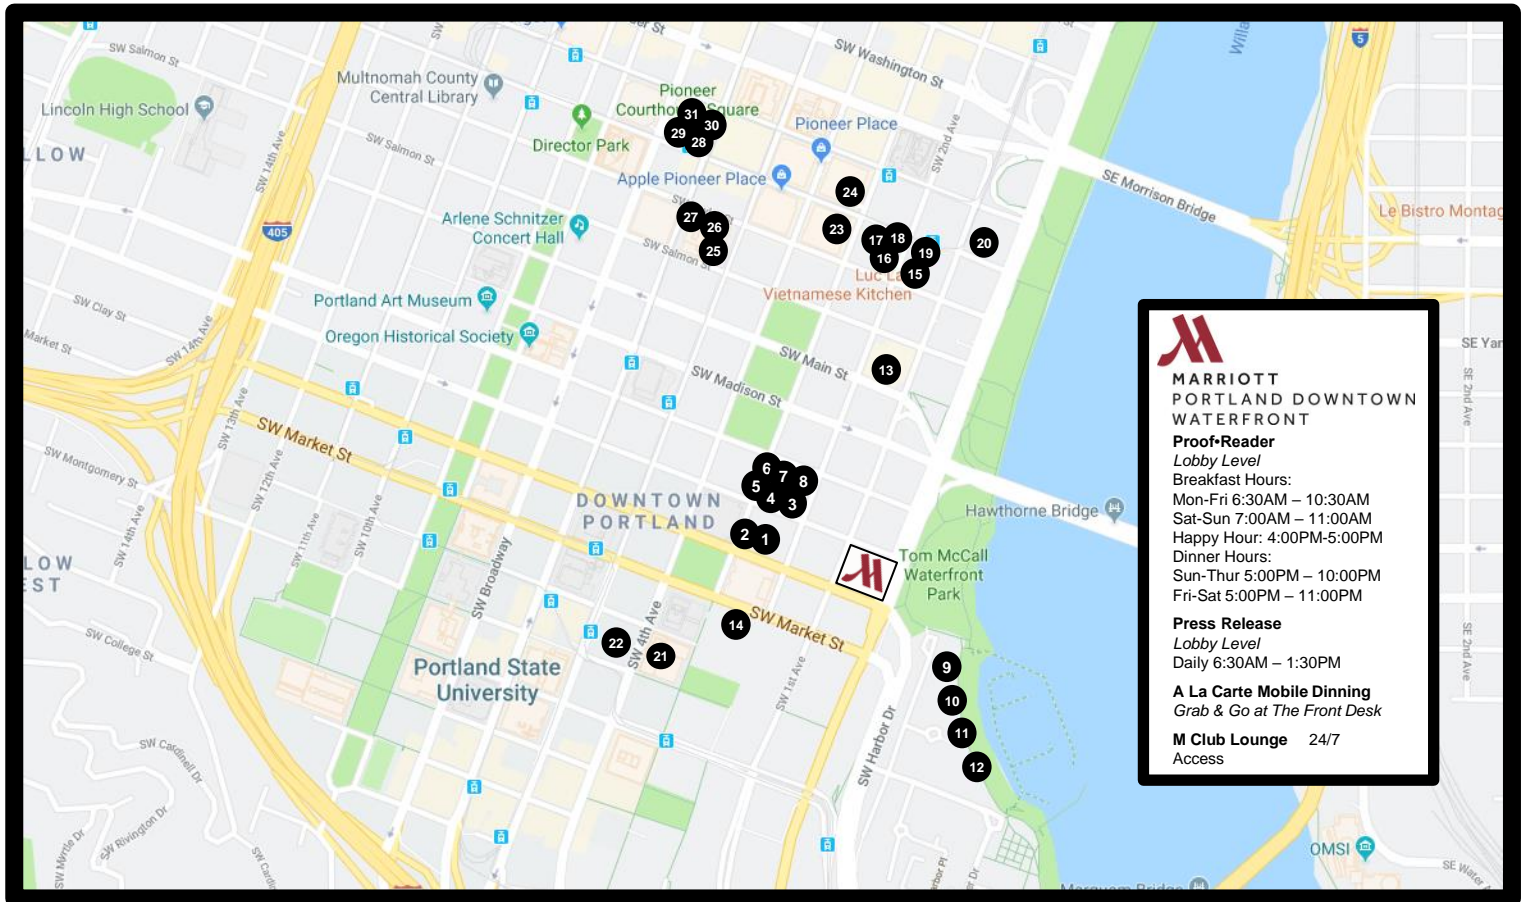

# LOCAL AREA RESTAURANTS

**MARRIOTT**  
PORTLAND DOWNTOWN  
WATERFRONT

**Proof-Reader**  
Lobby Level  
Breakfast Hours:  
Mon-Fri 6:30AM – 10:30AM  
Sat-Sun 7:00AM – 11:00AM  
Happy Hour: 4:00PM-5:00PM  
Dinner Hours:  
Sun-Thur 5:00PM – 10:00PM  
Fri-Sat 5:00PM – 11:00PM